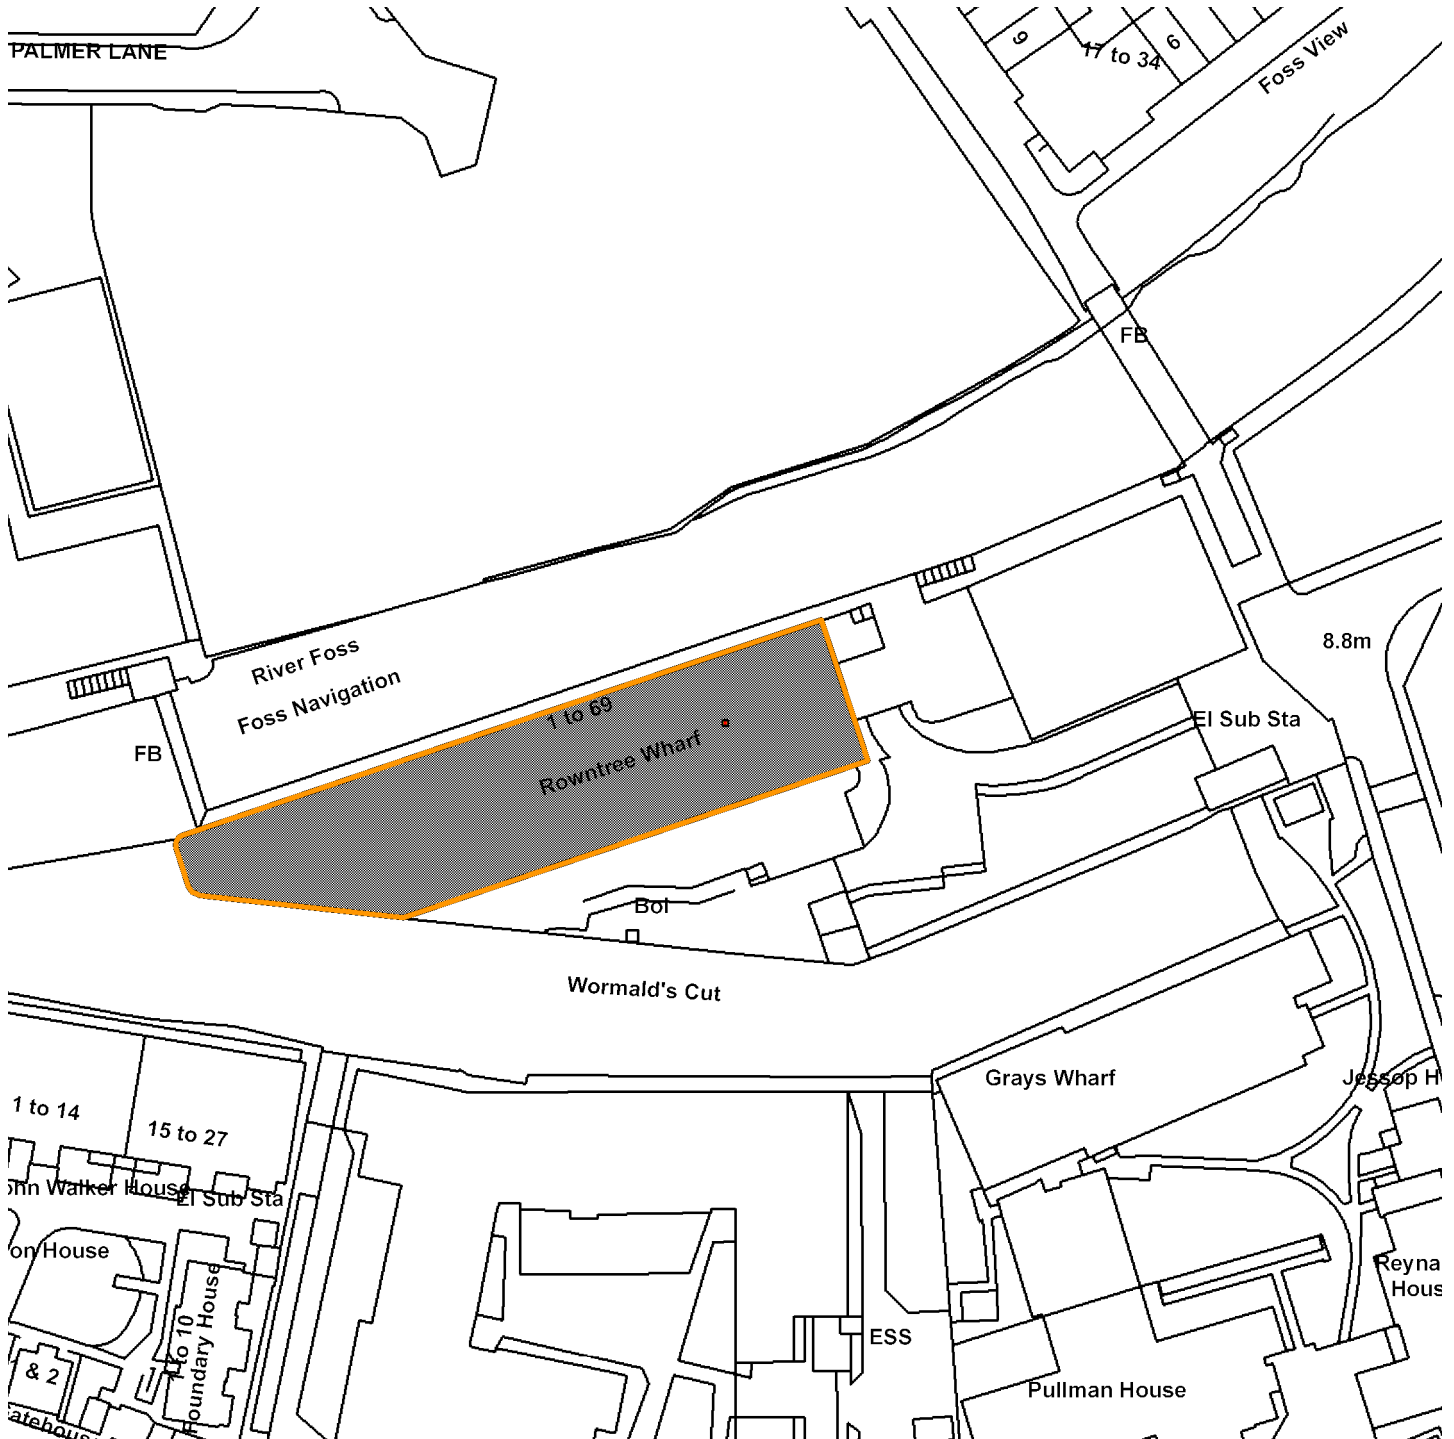

15/01891/FULM

Rowntree Wharf, Navigation Road

Scale : 1:1028

Reproduced from the Ordnance Survey map with the permission of the Controller of Her Majesty's Stationery Office © Crown Copyright 2000.

Unauthorised reproduction infringes Crown Copyright and may lead to prosecution or civil proceedings.

Organisation	Not Set
Department	Not Set
Comments	Site Plan
Date	25 July 2016
SLA Number	Not Set